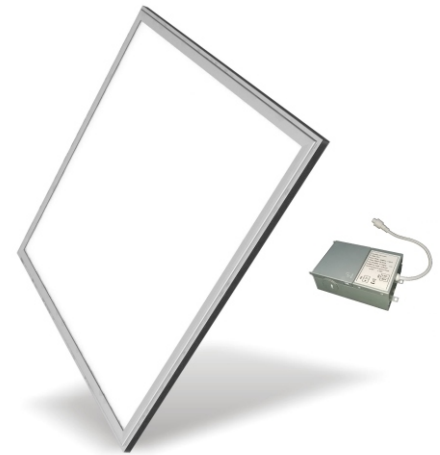

CONSTRUCTION & MATERIALS

- Quick installation for existing luminaires
- Slim profile aluminum housing with white powder-coating finish
- High impact-resistant T3 PMMA LPG
- Custom CCT upon request
- Integrated with junction box
- PS Diffuser
- Aluminum-based circuit board

EMERGENCY MODE

- Lithium
- UL 924 & CEC title 20 compliant
- Charge time: 24 hrs
- Emergency time: 90~180 minutes
- Charge cycle: >500 times

MOUNTING AND WIRING

- Universal recessed mounting
- Pendant installation kit

ENVIRONMENTAL SYSTEM

- Indoor location

FINISH

- White or Silver

ELECTRICAL SYSTEM

- Input voltage 100-277VAC or 347VAC
- ETL/cETL, CE/RoHS.

OPTICAL SYSTEM

- 90-100 lm/w output efficacy
- Color temperature: 3000K, 4000K, 5000K and 5700K. Other color temperature available for special order, consult factory for lead time.
- 120 degree beam angle

LIGHTING CONTROL

- 0-10vdc dimming available
- Microwave motion sensor available

WARRANTY

- 5 Years

STANDARD

- EN61347-1, EN61347-2-13, EN60598-2-1, EN60598-1
- UL 924, UL 1598, CAN/CSA-C.22.2 NO. 250.0,