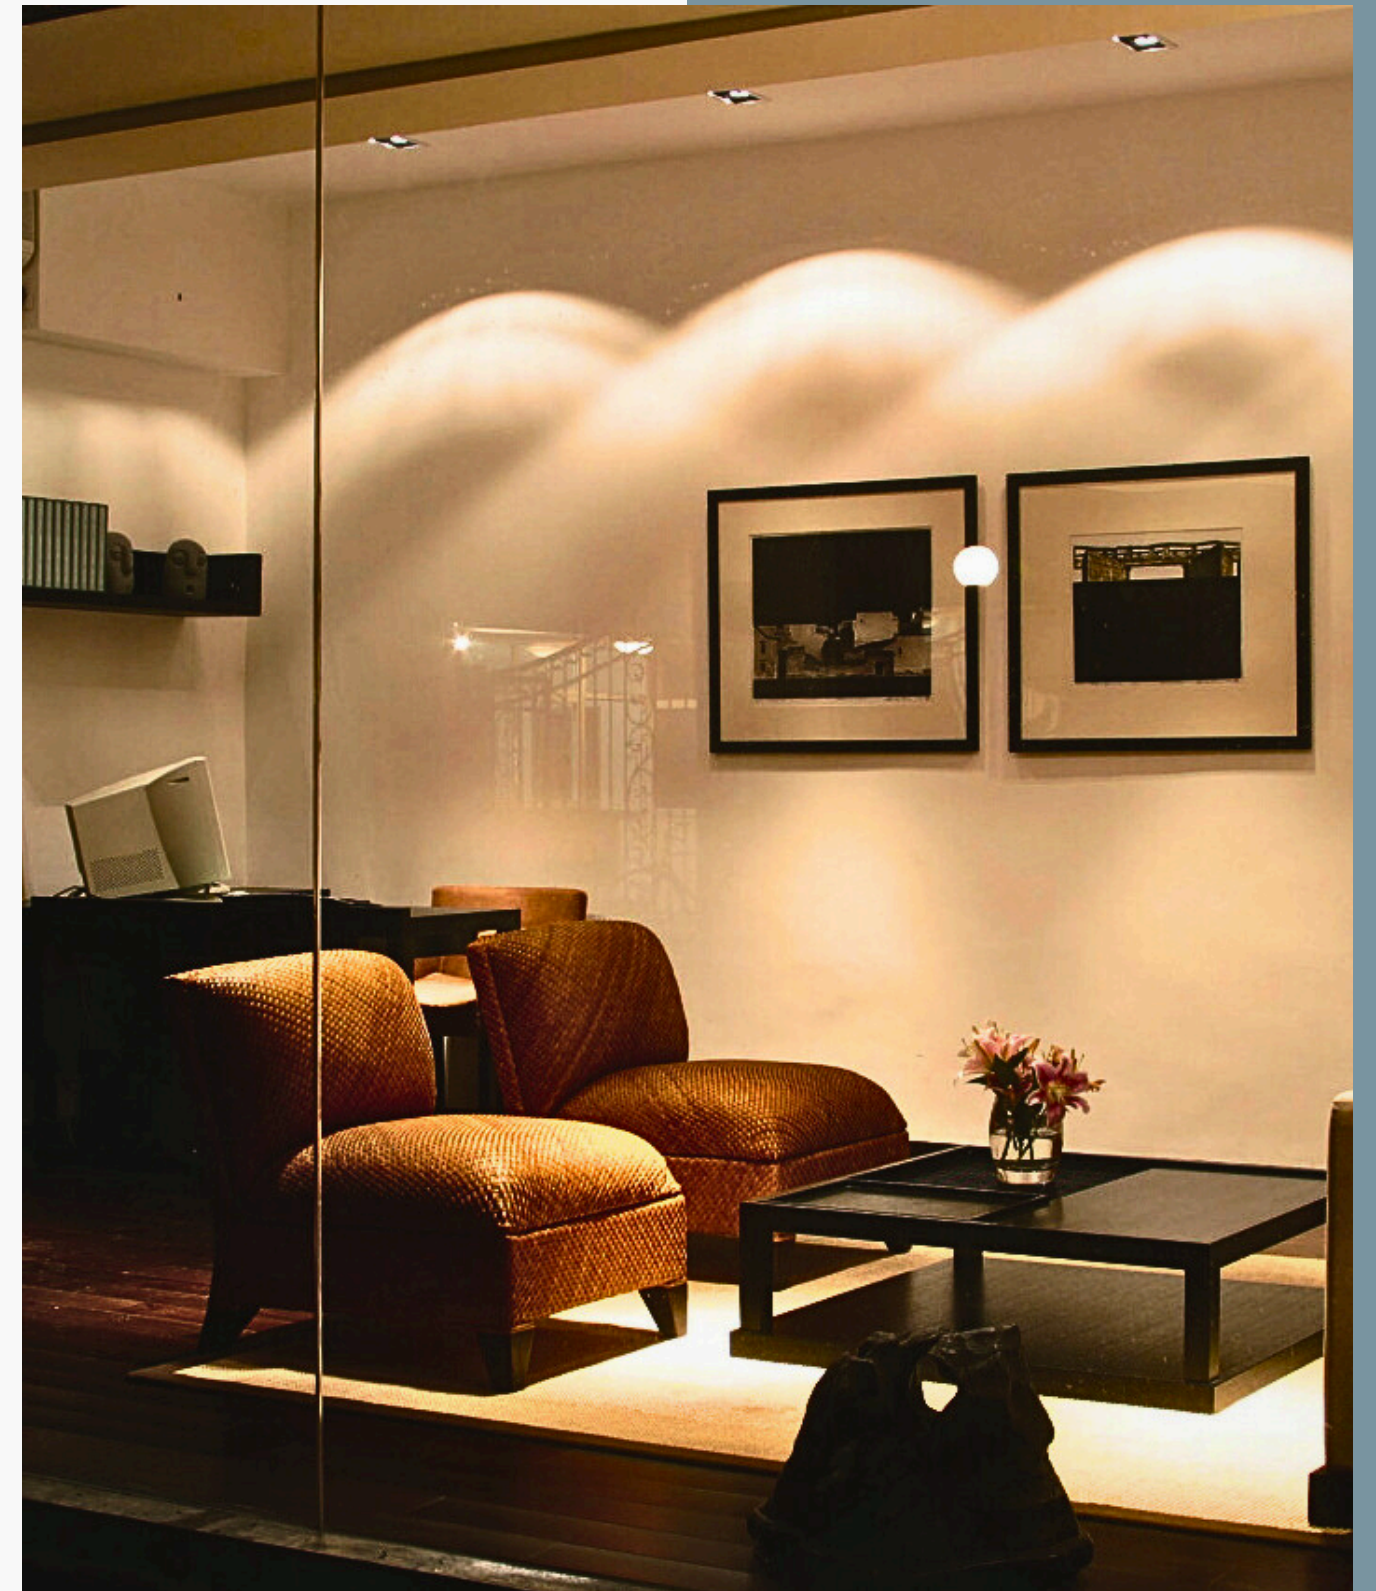

Elevate Your Commercial Lighting with Versatility and Efficiency

Are you tired of outdated, inefficient lighting fixtures? Upgrade your space with Lightide's premium LED Recessed Downlights, designed to deliver exceptional performance, energy savings, and unparalleled versatility.

sales@lightideled.com | www.lightide-tech.com