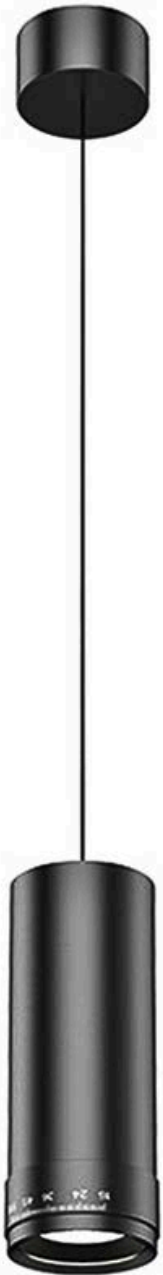

Suspended

FEATURE

- COB LED
- Surface Mount, Suspended
- Beam Angle Adjustable: 15~60 deg.
- Light efficacy 100-120 lm/w
- Wide Input 220-240 vac, or 120-277 vac
- CRI > 80, 90
- Waterproof IP42
- Die-casting aluminum alloy housing
- Finish: Std. white, Black option
- ETL/CETL, CE, RoHS
- Warranty: 3-5 years

SPECIFICATION

Model#	Input Voltage	Rated Power	Dimension	Beam Angle
LT-SDR-12W	220-240VAC	12W	D 55x H 105mm	Tunable 15~60 deg.
LT-SDR-15W	220-240VAC	15W	D 65x H 115mm	Tunable 15~60 deg.
LT-SDR-24W	220-240VAC	24W	D 75 x H 125mm	Tunable 15~60 deg.
LT-SDR-28W	220-240VAC	28W	D 85 x H 130mm	Tunable 15~60 deg.