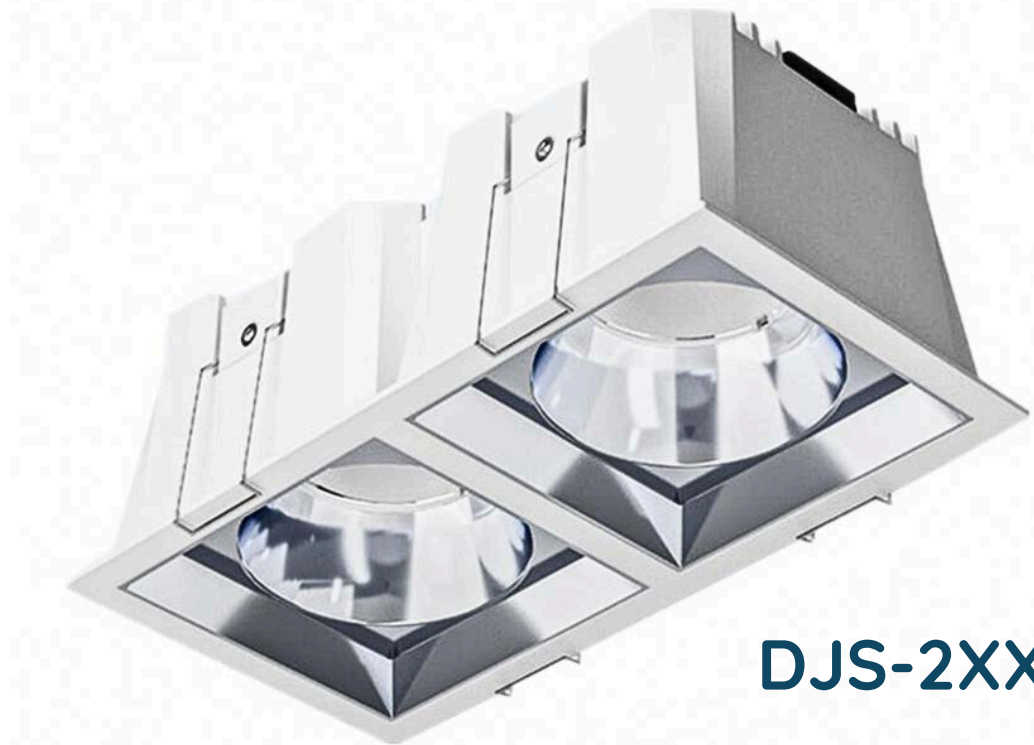

- COB LED
- Recessed design
- Beam Angle Options: 10, 15, 24, 36, 50 deg.
- Light efficacy 100-120 lm/w
- Wide Input 220-240 vac, or 120-277 vac
- CRI > 80, 90
- CCT: Single CCT 2700K~6500K
- Waterproof IP42
- Die-casting aluminum alloy housing
- Cutout: D 75 mm (3")
- Finish: Std. white frame
- ETL/CETL, CE, RoHS
- Warranty: 3-5 years

- SMD LED
- Recessed design
- Beam Angle: 100 deg.
- Light efficacy 100-120 lm/w
- Wide Input 220-240 vac, or 120-277 vac
- CRI > 80, 90
- Waterproof IP42
- Die-casting aluminum alloy housing
- Finish: Std. white frame, black base
- ETL/CETL, CE, RoHS
- Warranty: 3-5 years

JAZZ @

LED DOWNLIGHT

DJR Series

DJS Series

DJS-2XX Series

FEATURE

- COB LED
- Recessed design
- Beam Angle Option: 15, 24, 28, 55 deg.
- Light efficacy 100-120 lm/w
- Wide Input 220-240 vac, or 120-277 vac
- CRI > 80, 90
- Waterproof IP42
- Die-casting aluminum alloy housing
- Finish: Std. white
- ETL/CETL, CE, RoHS
- Warranty: 3-5 years

HIGH POWER UP TO 100 WATTS

LED DOWNLIGHT

FEATURE

- COB LED
- Recessed design
- Beam Angle Option: 24, 40, 60 deg.
- Light efficacy 100-120 lm/w
- Wide Input 220-240 vac, or 120-277 vac
- CRI > 80, 90
- Waterproof IP42
- Die-casting aluminum alloy housing
- Finish: Std. matte white, Black base
- Traic Dim, DALI Dim available
- ETL/CETL, CE, RoHS
- Warranty: 3-5 years