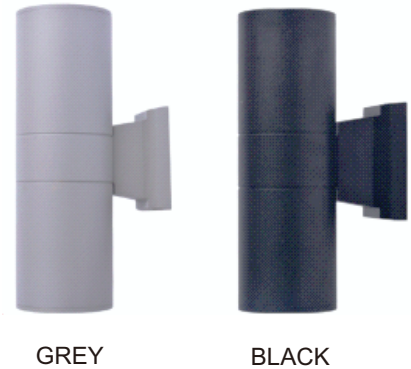

LED Wall luminaires provides dia-casting aluminum alloy heat sink and tempered glass refractor. Double end light outputs. Powder-coating finished housing and sealed gasket especially are suitable for outdoor corrosion and wet/damp location. It can be optional application for building, parking lot lighting, square, road and others.

Performance

Light Output: 120 lumens/watt
LED Chip : CREE or Bridgelux
Input Power: 12/18/24/30 watts
CRI: 70
CCT: 3000K, 4000K, 5000K, 6000K
Beam Angle: 30° (45°/60°available)
Finish: Black or Grey
Input Voltage: 100-240vac
Warranty: 3 years
Mounting: Surface mount
Weight: 2.1 Kg
Certificate : CE certified

Treatment Option

GREY

BLACK