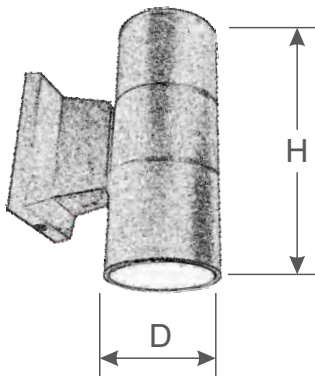

Performance

Light Output: 120 lumens/watt
LED Chip : CREE or Bridgelux
Input Power: 12/18/24/30 watts
CRI: 70
CCT: 3000K, 4000K, 5000K, 6000K
Beam Angle: 30° (45°/60°available)
Finish: Black or Grey
Input Voltage: 100-240vac
Warranty: 3 years
Mounting: Surface mount
Weight: 2.1 Kg
Certificate : CE certified

Treatment Option

GREY

BLACK

Dimension (mm)

Power	DXH(mm)
10W/12W	90X260mm
18W/24W	108X300mm
30W	145X300mm

Beam Angle Option

30°

45°