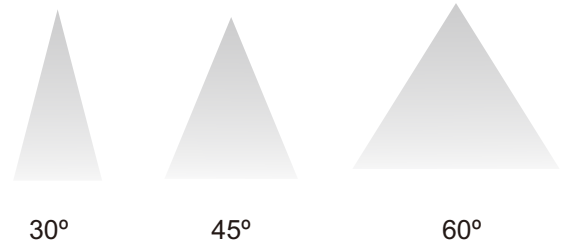

Treatment Option

GREY

BLACK

Dimension (mm)

Power	DXH(mm)
10W/12W	90X260mm
18W/24W	108X300mm
30W	145X300mm

Beam Angle Option

30°

45°

60°

Order Information

Sample Number: LT-CWL-30W-30K

Com.	Family Name	Wattage	Voltage	CCT	Finish	Beam Angle
LT	CWL	10W	Blank=100-240VAC	30K=3000K	Blank=Black GY=Grey	A=30°
Lightide	Wall Lamp	12W		40K=4000K		B=45°
		18W		50K=5000K		C=60°
		24W		60K=6000K		
		30W				